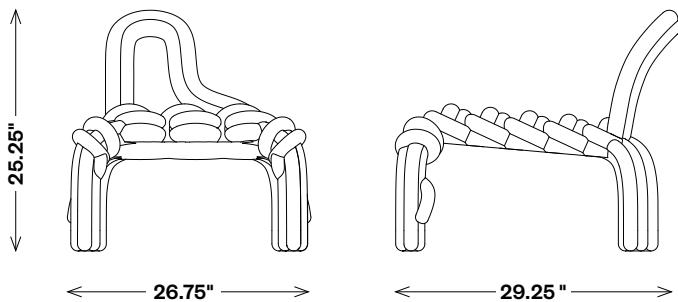

## Nudo Low Chair

FCL22006

Materials Shown

**Rosso Verona**

Dimensions

**Width: 26.75"**

**Depth: 29.25"**

**Height: 25.25"**

**Seat Height: 16.5"**

Finishes

Please contact  
[conciierge@kellywearstler.com](mailto:conciierge@kellywearstler.com) for  
inquiries regarding custom materials  
and finishes